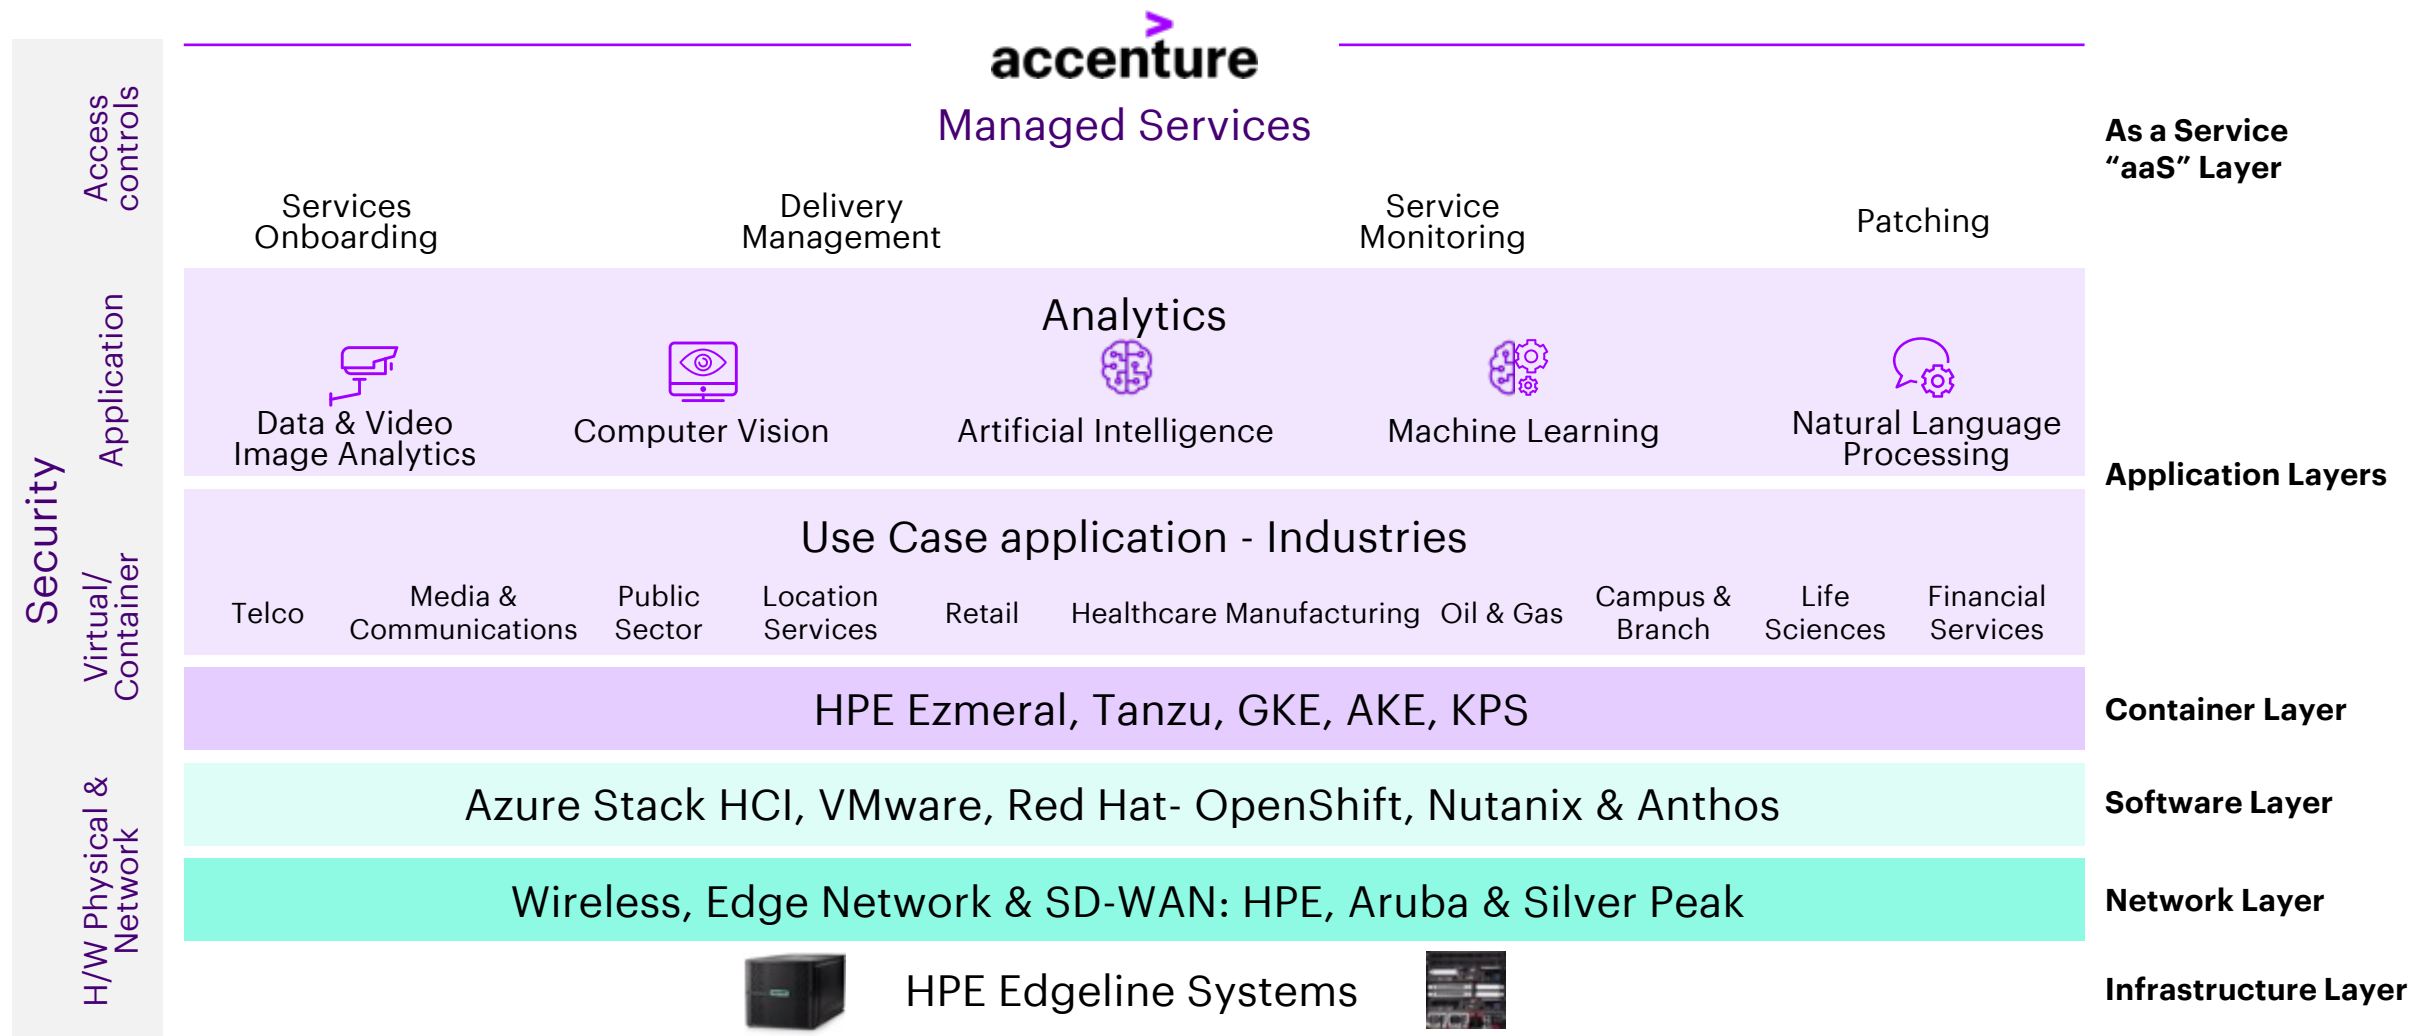

A person is sitting on the edge of a large, flat rock formation, looking out over a vast, mountainous landscape. The mountains are covered in snow and partially shrouded in mist. A winding river or lake flows through the valley below. The sky is overcast with soft, diffused light.

Unlocking the Edge using HPE Edgeline: A technical discussion with Accenture

Presenters
Mallik Bepeta

June 2021

Managed Edge offering

Why HPE Edgeline compute

One box, many possibilities

- Impressive edge optimization
- Unique integration of OT and IT technology
- Manage, service, and update from anywhere

Key features of HPE Edgeline

- Up to 112 Intel® Xeon® cores
- Hyperconverged hardware: everything you need in one rugged package
- Compact Size (8.6" x 8.7" x 17")
- Ruggedized – 0-55C; Designed Tested shock & Vibration
- Remote system health monitoring
- 'Silicon root of trust' for advanced security
- Trusted platform module

HPE Edgeline Converged Edge systems

- Purpose-built Edge solutions
- Relentlessly Ruggedized
- Open, Standards-based Architecture
- Uncompromised performance

Basic Gateways

Entry Level Gateway **GL10**

Mid Level Gateway **GL20**